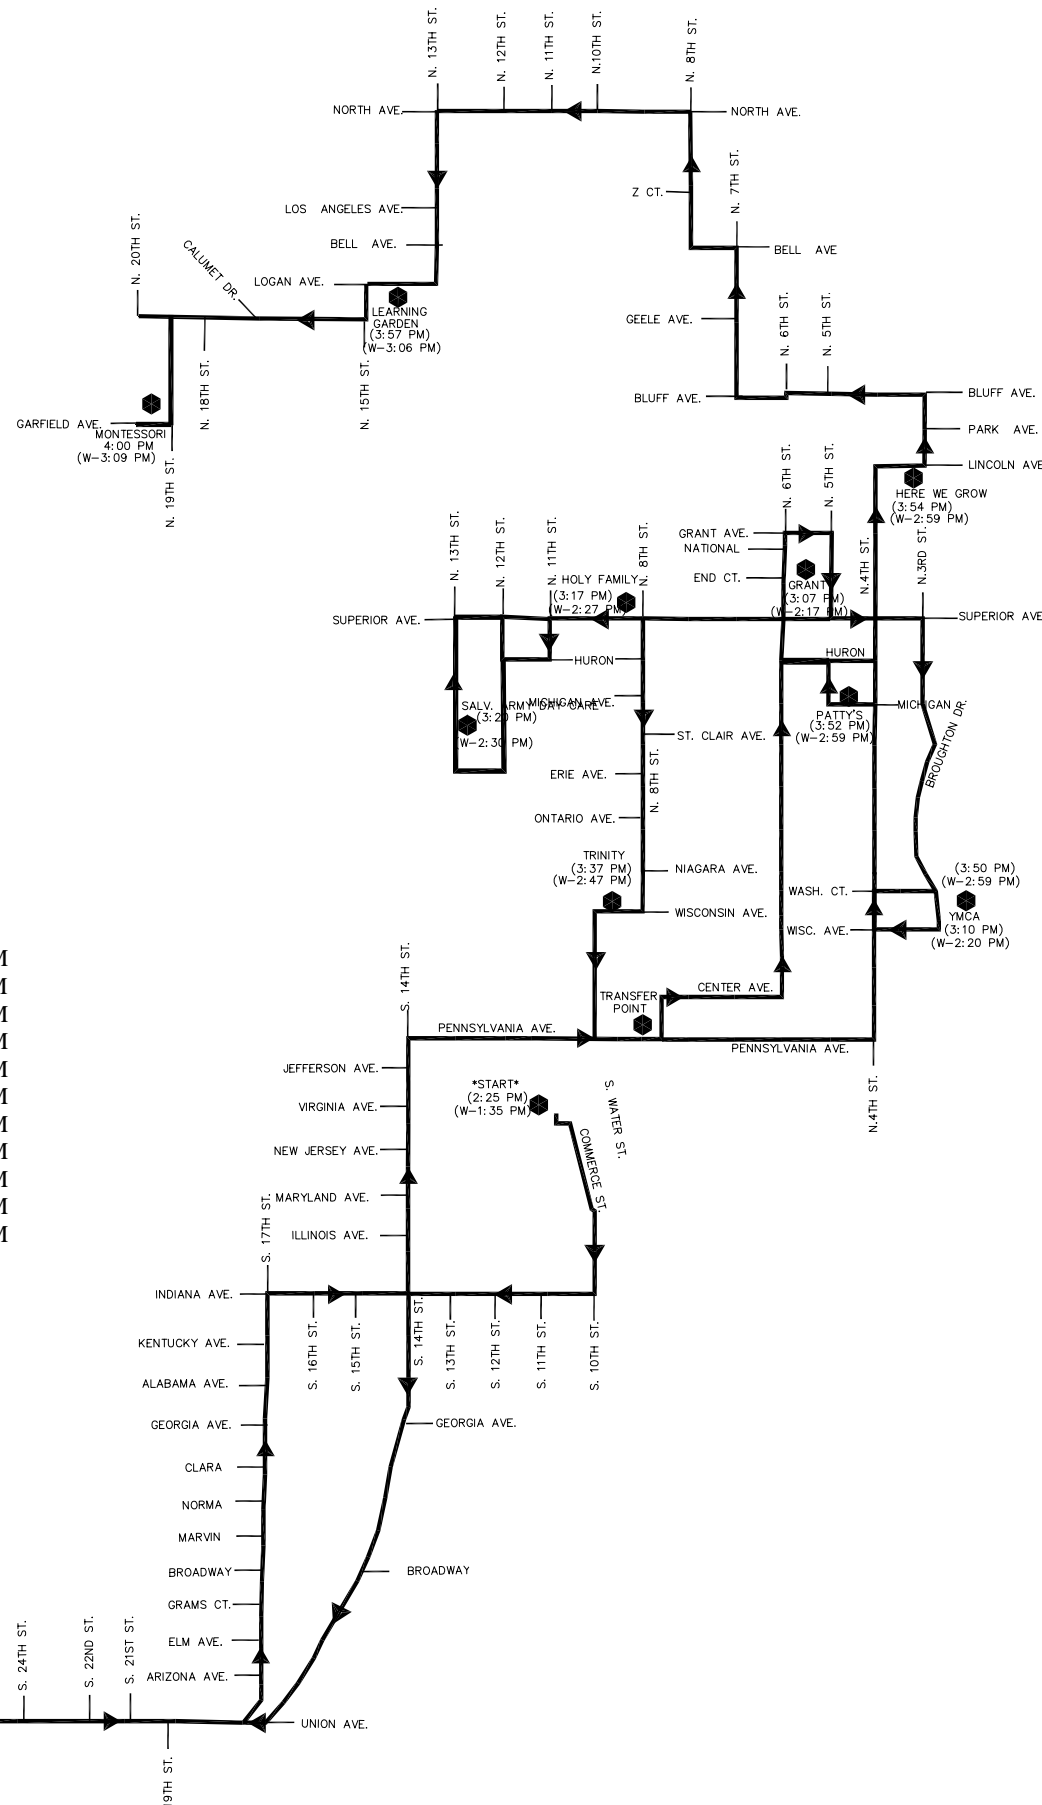

# TRIPPER 223

# TRIPPER 223

**START 2:40 PM** - RIGHT ON COMMERCE - RIGHT ON 10<sup>TH</sup> - RIGHT ON INDIANA - LEFT ON 14<sup>TH</sup> - RIGHT ON UNION - **TO HORACE MANN** LEAVE @ **2:52 PM (2:02 PM -W)** - LEFT ON UNION - LEFT ON 17<sup>TH</sup> - RIGHT ON INDIANA - LEFT ON 14<sup>TH</sup> - RIGHT ON PENN - **TO TRANSFER POINT** - RIGHT ON CENTER - LEFT ON 6<sup>TH</sup> - RIGHT ON GRANT - RIGHT ON 5<sup>TH</sup> - **TO GRANT** LEAVE @ **3:07 PM (2:17 PM -W)** - LEFT ON SUPERIOR - RIGHT ON 3<sup>R</sup> - FOLLOW INTO BROUGHTON DR. - **TO YMCA** **3:10 PM (2:20PM -W)** - RIGHT ON WISCONSIN - RIGHT ON 4<sup>TH</sup> - LEFT ON SUPERIOR - **TO HOLY FAMILY** LEAVE @ **3:17 PM (2:27 PM -W)** - LEFT ON 11<sup>TH</sup> - RIGHT ON HURON - **TO SALVATION ARMY DAY CARE** **3:20 PM (2:30 PM -W)** - RIGHT ON 12<sup>TH</sup> - RIGHT ON SUPERIOR - RIGHT ON 8<sup>TH</sup> - RIGHT ON WISCONSIN - **TO TRINITY** LEAVE @ **3:37 PM (2:47 PM -W)** - LEFT ON 9<sup>TH</sup> - LEFT ON PENN - LEFT ON 4<sup>TH</sup> - RIGHT ON WASHINGTON CT. - RIGHT ON BROUGHTON - **TO YMCA** TRANSFER W/ T-220 & T-222 **3:50 PM (2:59 PM - W)** - RIGHT ON WISCONSIN - RIGHT ON 4<sup>TH</sup> - LEFT ON MICHIGAN - **TO PATTY'S DAY CARE** **3:52 PM (3:01 PM -W)** - RIGHT ON 5<sup>TH</sup> - RIGHT ON HURON - LEFT ON 4<sup>TH</sup> - RIGHT ON LINCOLN - **TO HERE WE GROW** **3:54 PM (3:03 PM -W)** - LEFT ON 3<sup>RD</sup> - LEFT ON BLUFF - RIGHT ON 7<sup>TH</sup> - LEFT ON BELL **3:56 PM (3:05 PM -W)** - RIGHT ON 8<sup>TH</sup> - LEFT ON NORTH - LEFT ON 13<sup>TH</sup> - RIGHT ON LOGAN - **TO LEARNING GARDEN** **3:57 PM (3:06 PM -W)** - LEFT ON 15<sup>TH</sup> - RIGHT ON GEELE - LEFT ON 19<sup>TH</sup> - RIGHT ON GARFIELD - RIGHT ON 20<sup>TH</sup> **TO MONTESORRI** **4:00 PM (3:09 PM -W)**