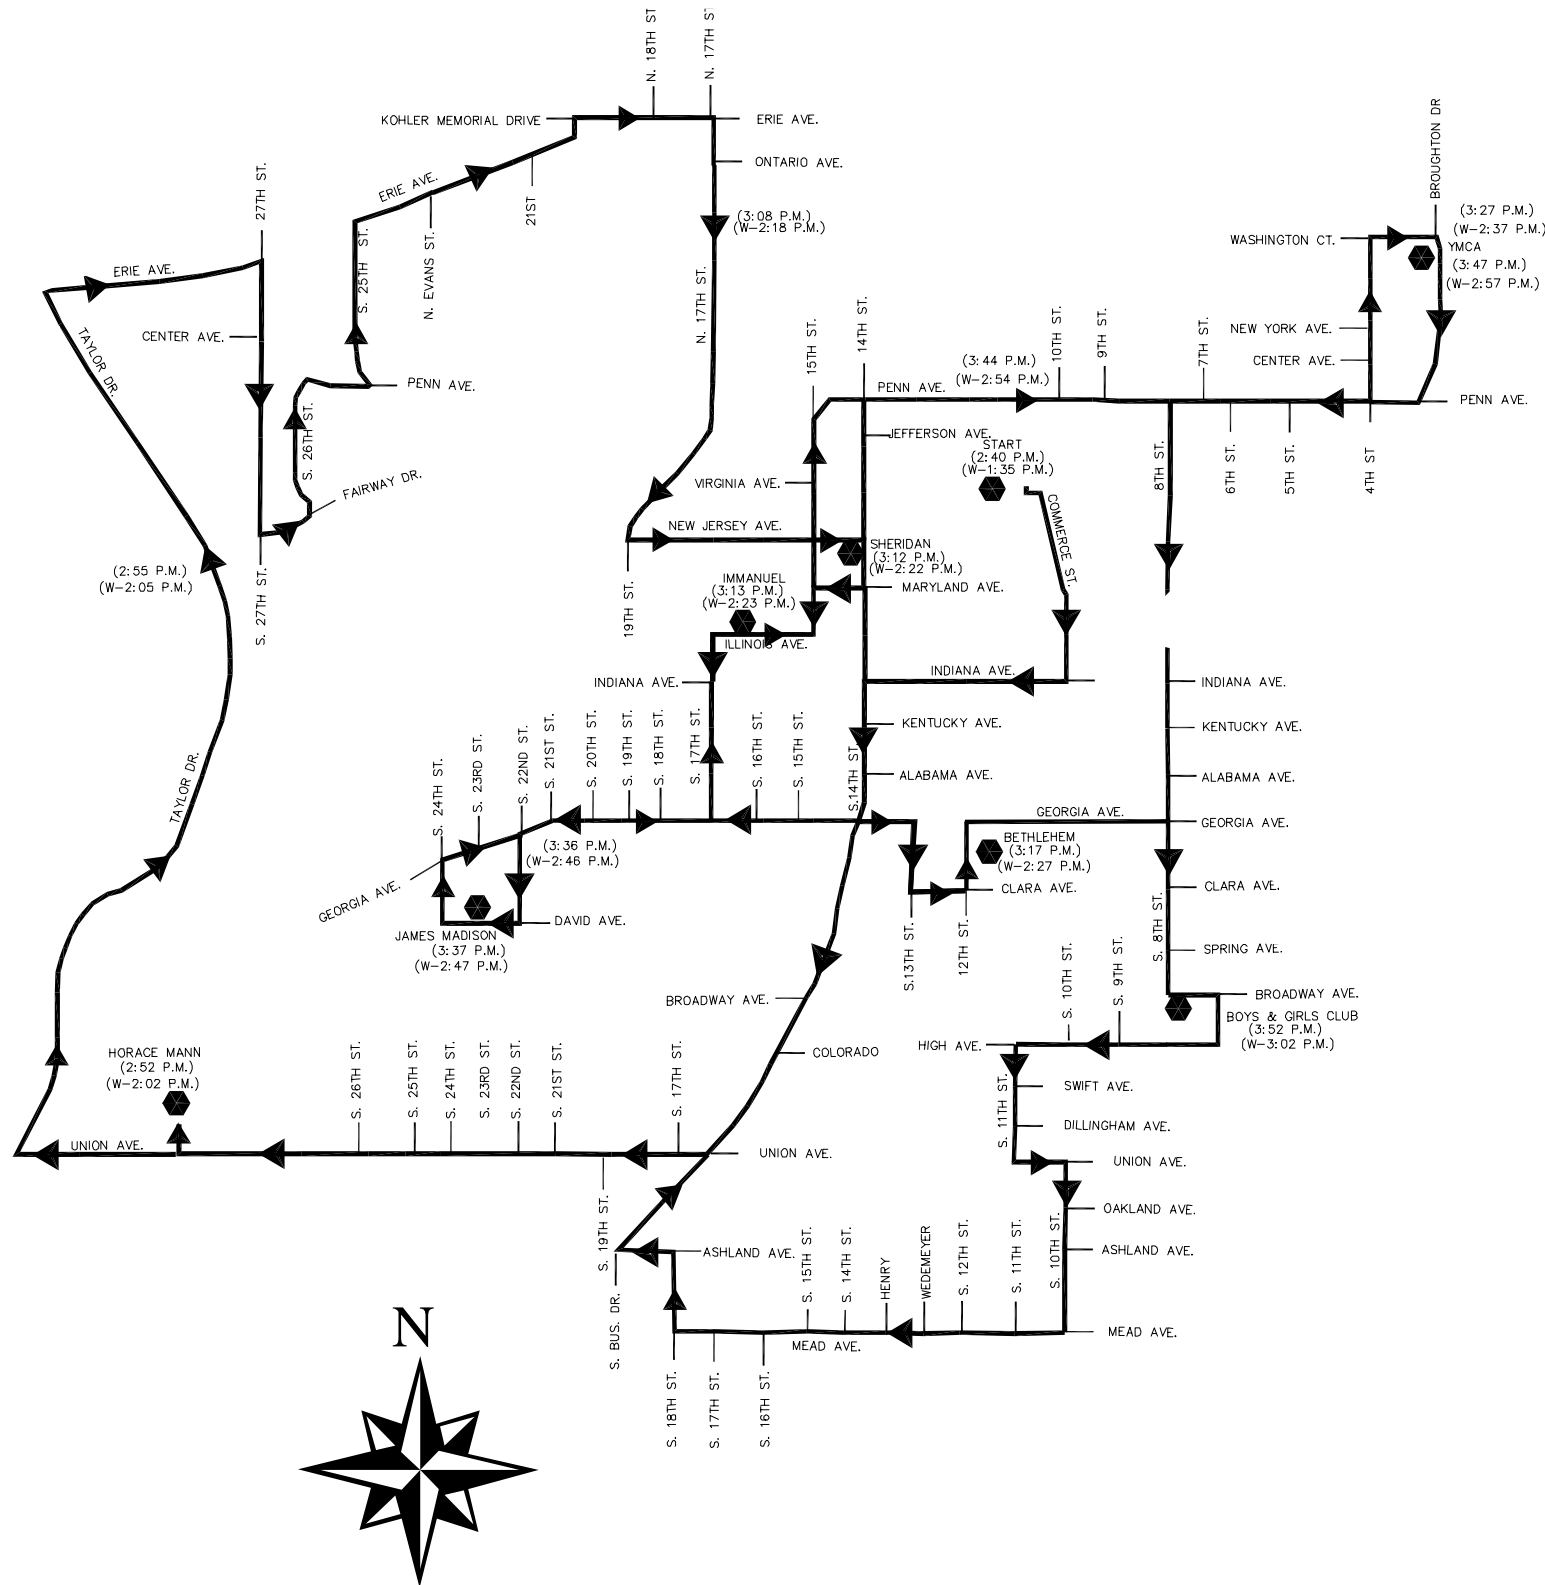

CHECK IN 2:25 PM (1:35 PM WED) - START 2:40 PM - RIGHT ON COMMERCE - RIGHT ON 10TH - RIGHT ON INDIANA - LEFT ON 14TH - RIGHT ON UNION - **TO HORACE MANN** LEAVE @ **2:52 PM (2:02 PM -W)** - RIGHT ON UNION - RIGHT ON TAYLOR - RIGHT ON ERIE - RIGHT ON 27TH - LEFT ON FAIRWAY - LEFT ON 26TH - RIGHT ON PENN - LEFT ON 25TH - RIGHT ON ERIE - LEFT ON 19TH - RIGHT ON KMD - RIGHT ON 17TH - LEFT ON NEW JERSEY - RIGHT ON 14TH - RIGHT ON MARYLAND - **TO SHERIDAN** LEAVE @ **3:12 PM (2:22 PM -W)** - LEFT ON 15TH - RIGHT ON ILLINOIS - **TO IMMANUEL** LEAVE @ **3:13 PM (2:23 PM -W)** - LEFT ON 17TH - LEFT ON INDIANA - RIGHT ON 14TH - LEFT ON GEORGIA - RIGHT ON 13TH - LEFT ON CLARA - LEFT ON 12TH - **TO BETHLEHEM** **3:17 PM (2:27 PM -W)** WAIT FOR T-219 - RIGHT ON GEORGIA - LEFT ON 8TH - RIGHT ON PENN - LEFT ON 4TH - RIGHT ON WASHINGTON CT. - RIGHT ON BROUGHTON - **TO YMCA** (**3:27 PM (2:37 PM -W)**) - RIGHT ON PENN - LEFT ON 14TH - RIGHT ON GEORGIA - LEFT ON 22ND - RIGHT ON DAVID - **TO JAMES MADISON** LEAVE @ **3:37 PM (2:47 PM -W)** - RIGHT ON 24TH - RIGHT ON GEORGIA - LEFT ON 17TH - RIGHT ON ILLINOIS **3:41 PM (2:51 -W)** - LEFT ON 15TH - RIGHT ON PENN - LEFT ON 4TH - RIGHT ON WASHINGTON CT. - RIGHT ON BROUGHTON - **TO**

YMCA **3:47 PM (2:57 PM -W)** WAIT TO TRANSFER W/ T-220 & T-223 - RIGHT ON PENN - LEFT ON 8TH - LEFT ON BROADWAY (**BOYS & GIRLS CLUB**) **3:52 PM (3:02 PM -W)** - RIGHT ON 7TH - RIGHT ON HIGH - LEFT ON 11TH - LEFT ON UNION - RIGHT ON 10TH **3:55 PM (3:05 PM -W)** - RIGHT ON MEAD - RIGHT ON 18TH **3:57 PM (3:07 PM -W)** - LEFT ON ASHLAND

DO A ROUTE 3 SOUTH INBOUND FROM THIS POINT
RIGHT ON SO. BUS DR. - LEFT ON UNION - RIGHT ON 26TH - RIGHT ON BROADWAY - LEFT ON 22ND - RIGHT ON GEORGIA - LEFT ON 17TH - RIGHT ON INDIANA - LEFT ON 14TH - RIGHT ON PENN

TO TRANSFER POINT WITH TRANSFERS IF ANY